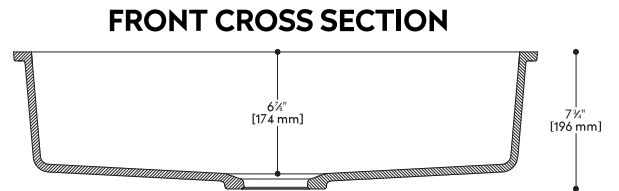

### INSIDE SINK DIMENSIONS

	Length	Width	Depth
inches	27 1/2	15 3/4	6 7/8
mm	699	401	174

Measurements rounded to nearest 1/8" or mm