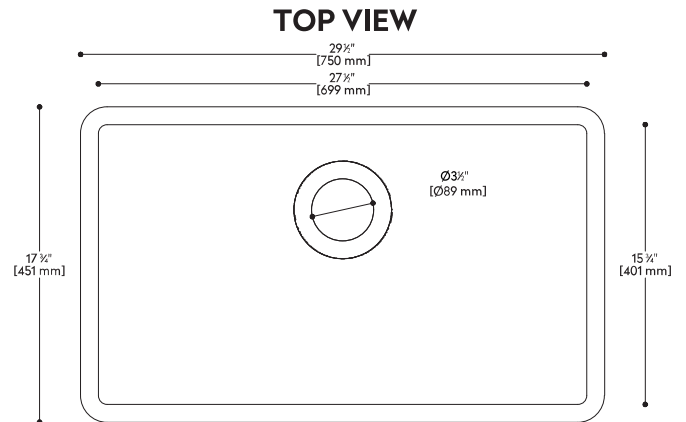

### INSIDE SINK DIMENSIONS

	Length	Width	Depth
inches	27 1/2	15 3/4	6 7/8
mm	699	401	174

Measurements rounded to nearest 1/8" or mm

### DRAIN

All drain holes in sinks are nominally 3 1/2" in diameter and accept all standard drain hardware.