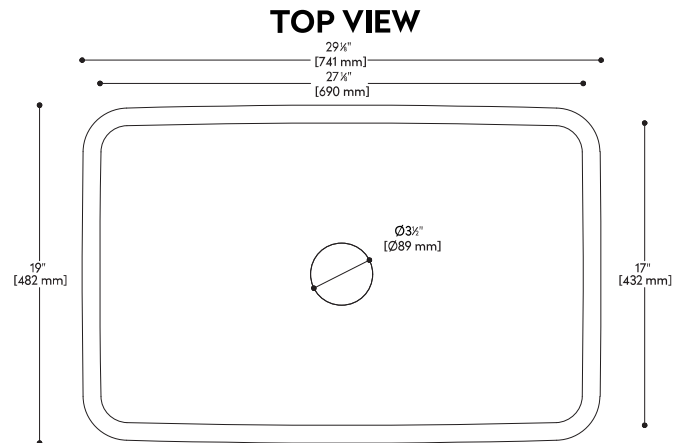

881P SINK

Simplicity Collection

Extra-large, rectangular, single sink

- Coordinates with Corian® tops for seamless, easy to clean surface
- Made from an acrylic-polyester based material
- Nonporous surface, that with proper cleaning, resists mold, mildew and stains

INSIDE SINK DIMENSIONS

	Length	Width	Depth
inches	27 1/8	17	8 1/2
mm	690	432	214

Measurements rounded to nearest 1/8" or mm

DRAIN

All drain holes in sinks are nominally 3 1/2" in diameter and accept all standard drain hardware.