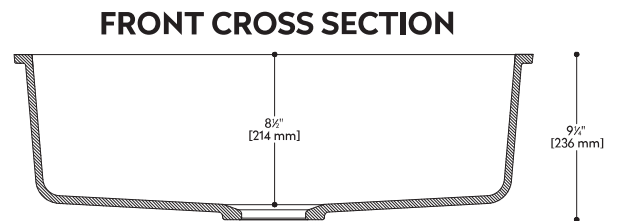

881P SINK

Simplicity Collection

Extra-large, rectangular, single sink

- Coordinates with Corian® tops for seamless, easy to clean surface
- Made from an acrylic-polyester based material
- Nonporous surface, that with proper cleaning, resists mold, mildew and stains

INSIDE SINK DIMENSIONS

	Length	Width	Depth
inches	27 1/8	17	8 1/2
mm	690	432	214

Measurements rounded to nearest 1/8" or mm

DRAIN

All drain holes in sinks are nominally 3 1/2" in diameter and accept all standard drain hardware.