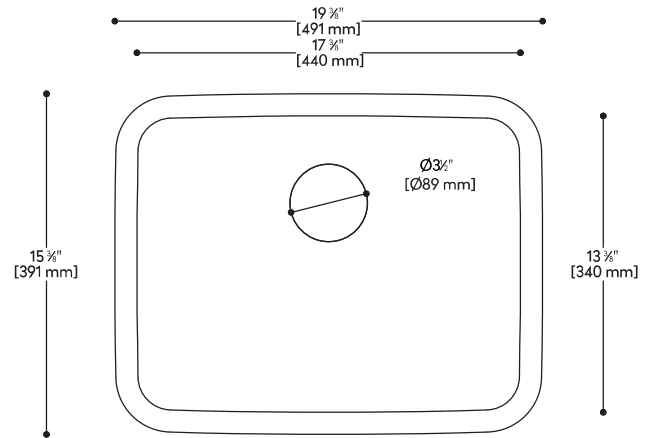

859P SINK

Neat Collection

Large, rectangular single sink is popular for kitchen designs

- Coordinates with Corian® tops for seamless, easy to clean surface
- Made from an acrylic-polyester based material
- Nonporous surface, that with proper cleaning, resists mold, mildew and stains

INSIDE SINK DIMENSIONS

	Length	Width	Depth
inches	17 ³/₈	13 ³/₈	7 ⁷/₈
mm	440	340	200

Measurements rounded to nearest 1/8" or mm

TOP VIEW

FRONT CROSS SECTION

DRAIN

All drain holes in sinks are nominally 3 1/2" in diameter and accept all standard drain hardware.