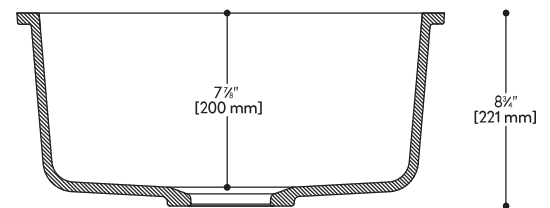

FRONT CROSS SECTION

DRAIN

All drain holes in sinks are nominally 3 1/2" in diameter and accept all standard drain hardware.