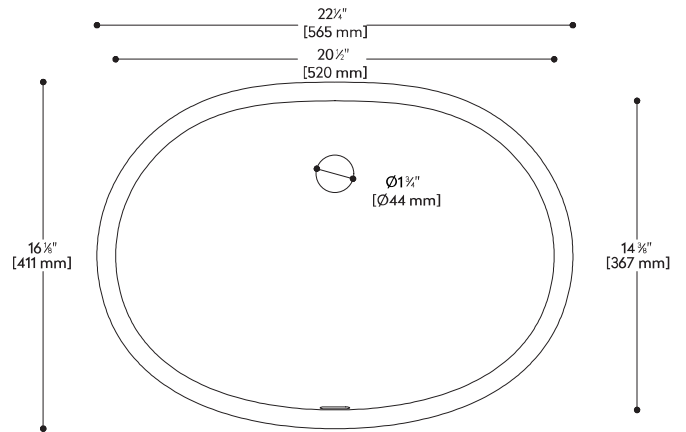

815P LAVATORY

Accessible Collection

Large, oval bathroom lavatory

- Standard Integral Front Overflow
- Overflow Option: No Overflow
- Made from an acrylic-polyester based material
- ADA compliant when properly installed

INSIDE SINK DIMENSIONS

	Length	Width	Depth
inches	20 1/2	14 3/8	6 1/4
mm	520	367	158

Measurements rounded to nearest 1/8" or mm

TOP VIEW

SIDE CROSS SECTION

DRAIN

All drain holes in sinks are nominally 1 3/4" in diameter and accept all standard drain hardware.