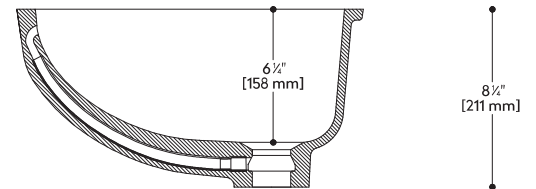

815P LAVATORY

Accessible Collection

Large, oval bathroom lavatory

- Standard Integral Front Overflow
- Overflow Option: No Overflow
- Made from an acrylic-polyester based material
- ADA compliant when properly installed

INSIDE SINK DIMENSIONS

	Length	Width	Depth
inches	20 1/2	14 3/8	6 1/4
mm	520	367	158

Measurements rounded to nearest 1/8" or mm

TOP VIEW

SIDE CROSS SECTION

DRAIN

All drain holes in sinks are nominally 1 3/4" in diameter and accept all standard drain hardware.