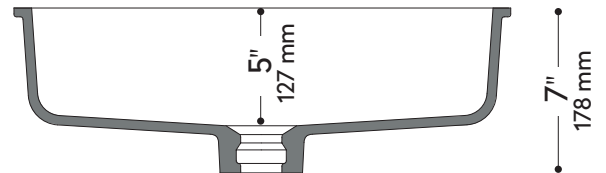

FRONT CROSS SECTION

DRAIN

All drain holes in sinks are nominally 1 3/4" in diameter and accept all standard drain hardware.