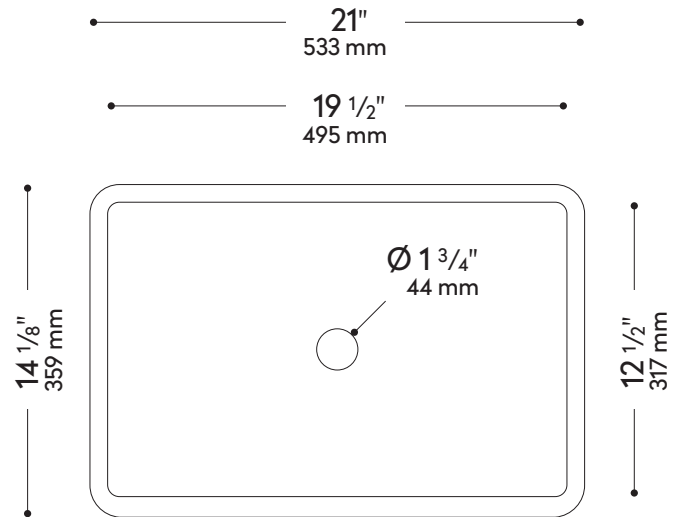

7722 LAVATORY

Chic Collection

Rectangular, flat-bottomed lavatory

- Standard Integral Front Overflow
- Option: No Overflow
- Made from an acrylic-polyester based material
- Nonporous surface, that with proper cleaning, resists mold, mildew and stains
- Rectangular lavatory
- Flat walls with a flat bottom

INSIDE SINK DIMENSIONS

	Length	Width	Depth
inches	19 1/2	12 1/2	5
mm	495	317	127

Measurements rounded to nearest 1/8" or mm

TOP VIEW

FRONT CROSS SECTION

DRAIN

All drain holes in sinks are nominally 1 3/4" in diameter and accept all standard drain hardware.