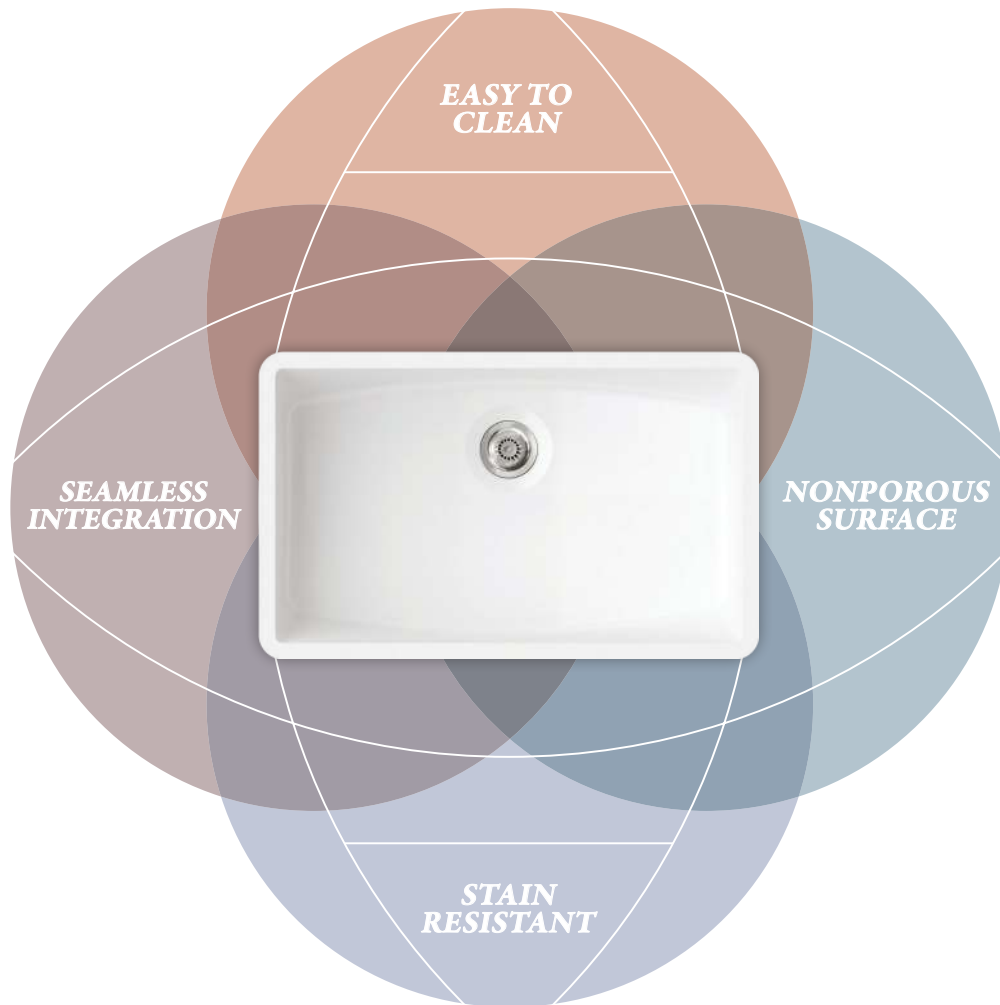

Visit [corian.na.dupont.com](http://corian.na.dupont.com) to see more of our full range of sinks and lavatories.

Measurements are inside-bowl dimensions: length x width x depth, and are not exact. See technical drawing. All lavatories and sinks have front overflows, with additional options where listed. Dimensions differ slightly.

\*Accessible sinks can be installed as ADA compliant when installed per Accessibility Guidelines requirements. Please refer to the Corian® Tech Bulletin on ADA Sink and Lavatory Positioning Guidelines available on the Corian® Sinks page at [corian.na.dupont.com](http://corian.na.dupont.com)

Discover the many facets of the  
**CORIAN® COMMERCIAL  
SINK COLLECTION**

and see **food service** designs take shape.

Our nonporous sinks are easy to clean and maintain. Corian® counters can flow seamlessly into bowls, eliminating trapped dirt and bacteria.