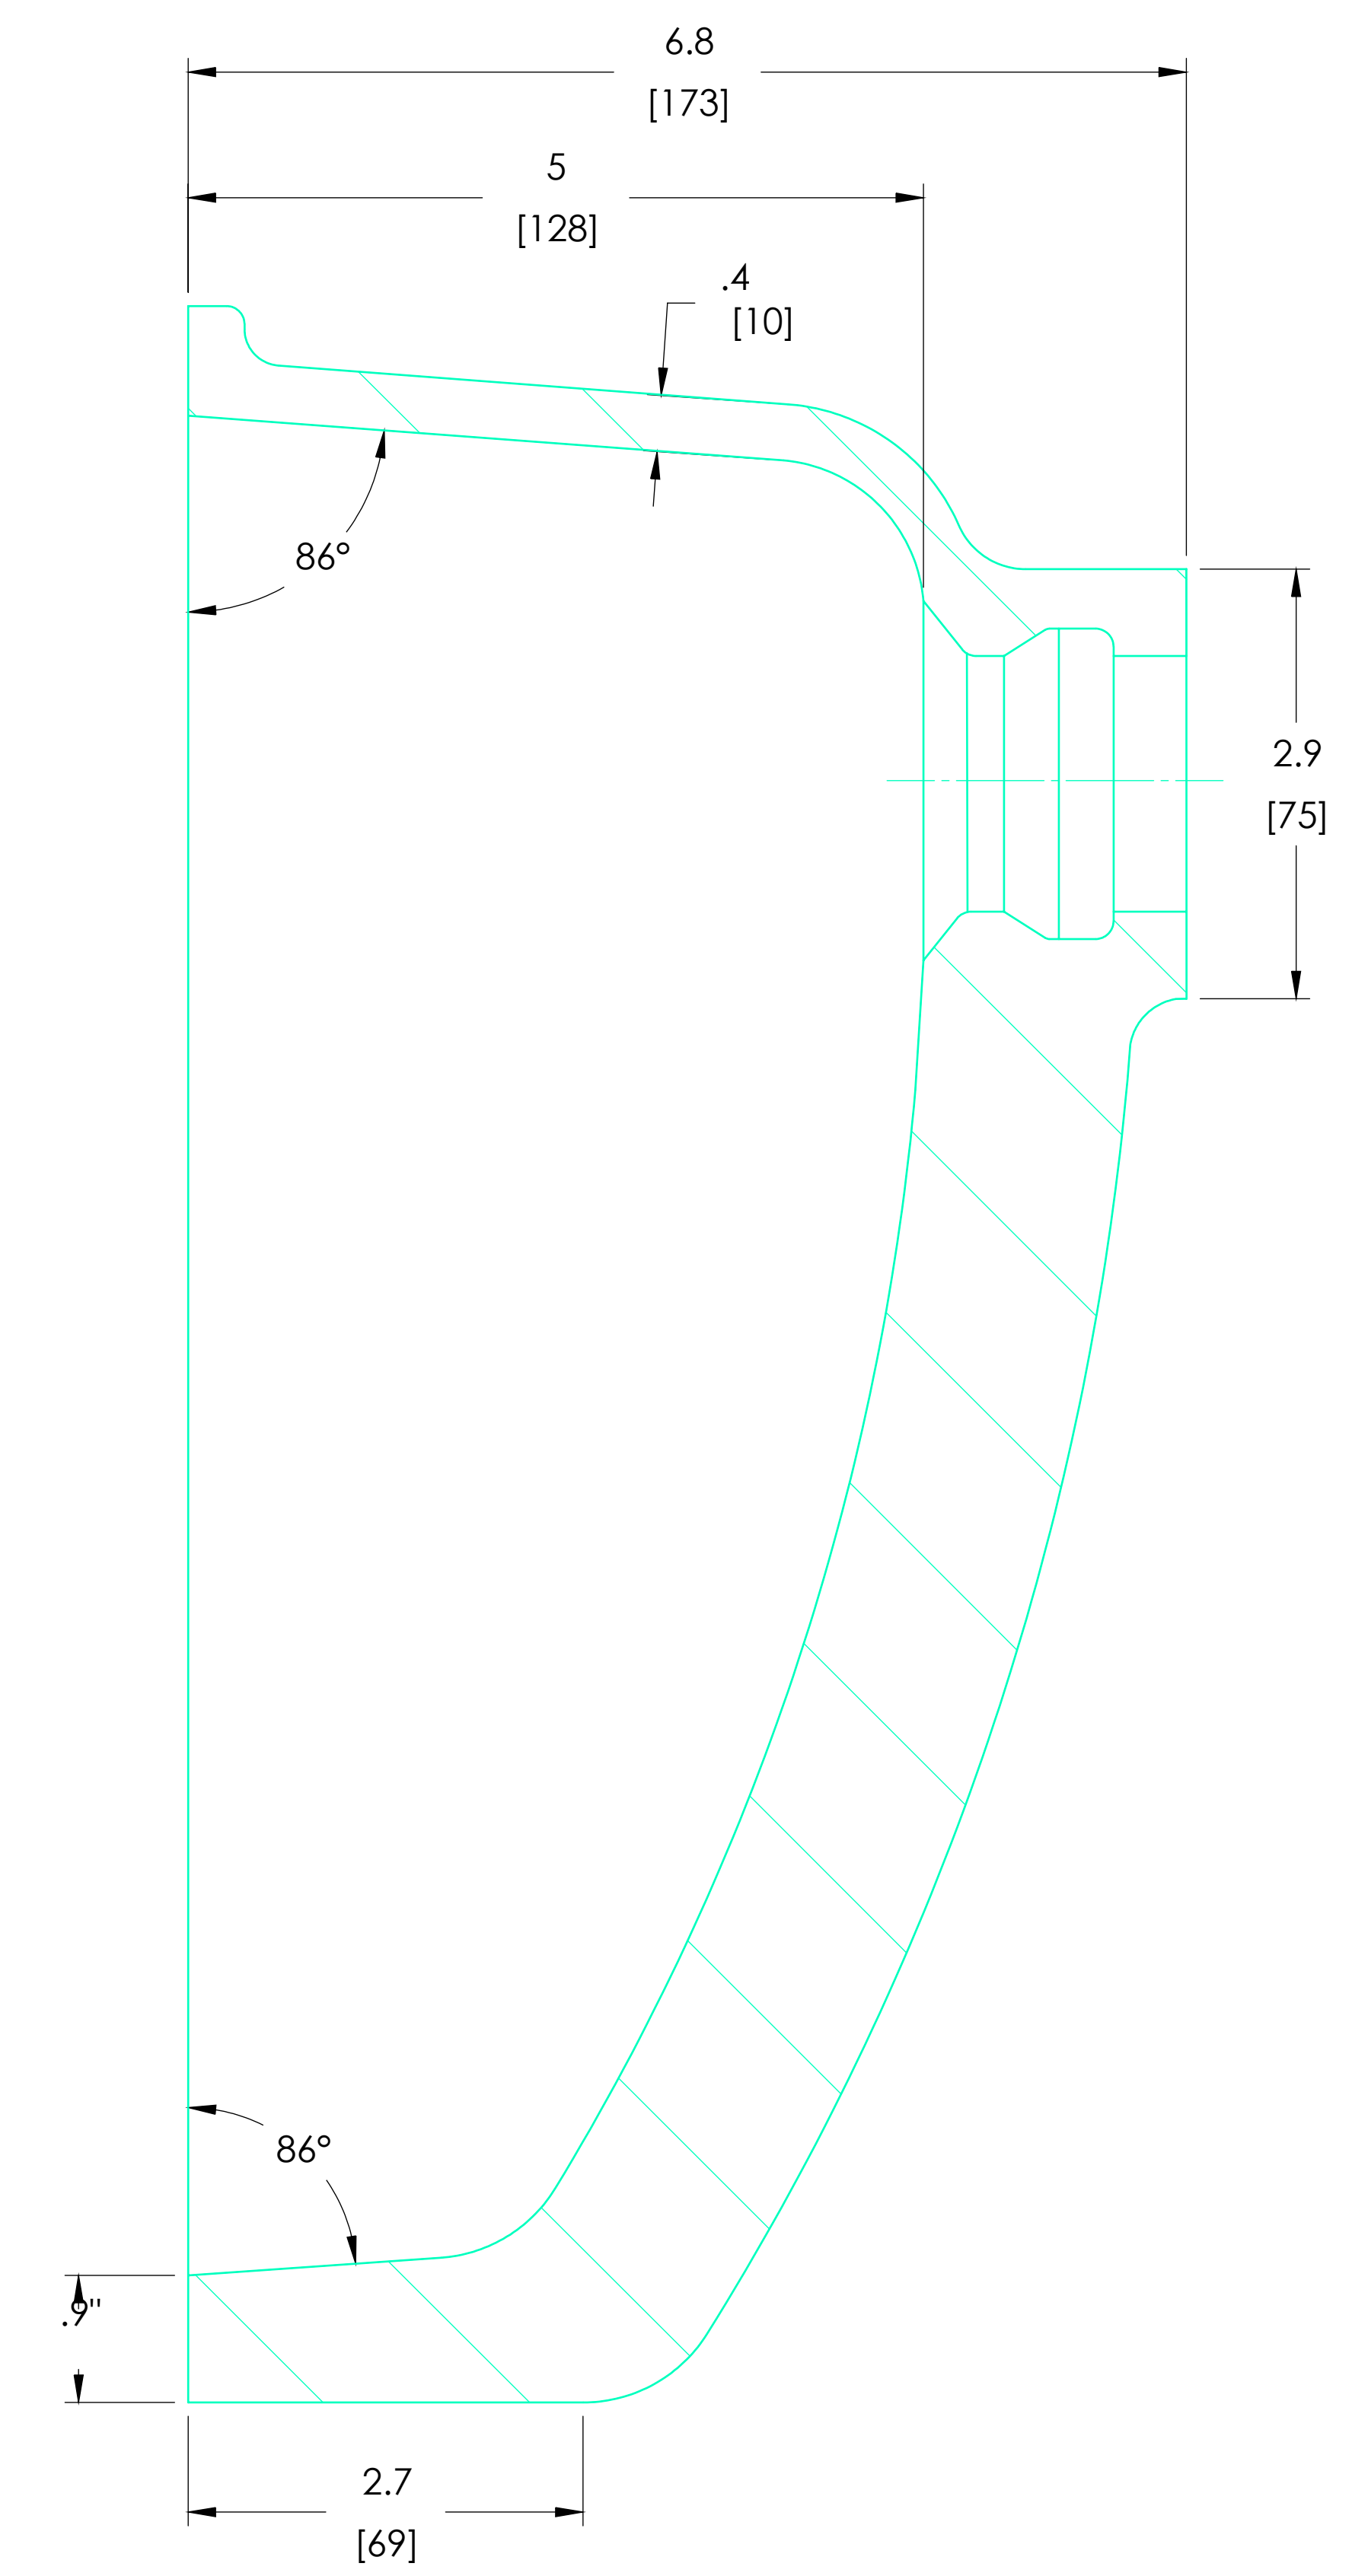

SECTION A-A
SCALE: FULL