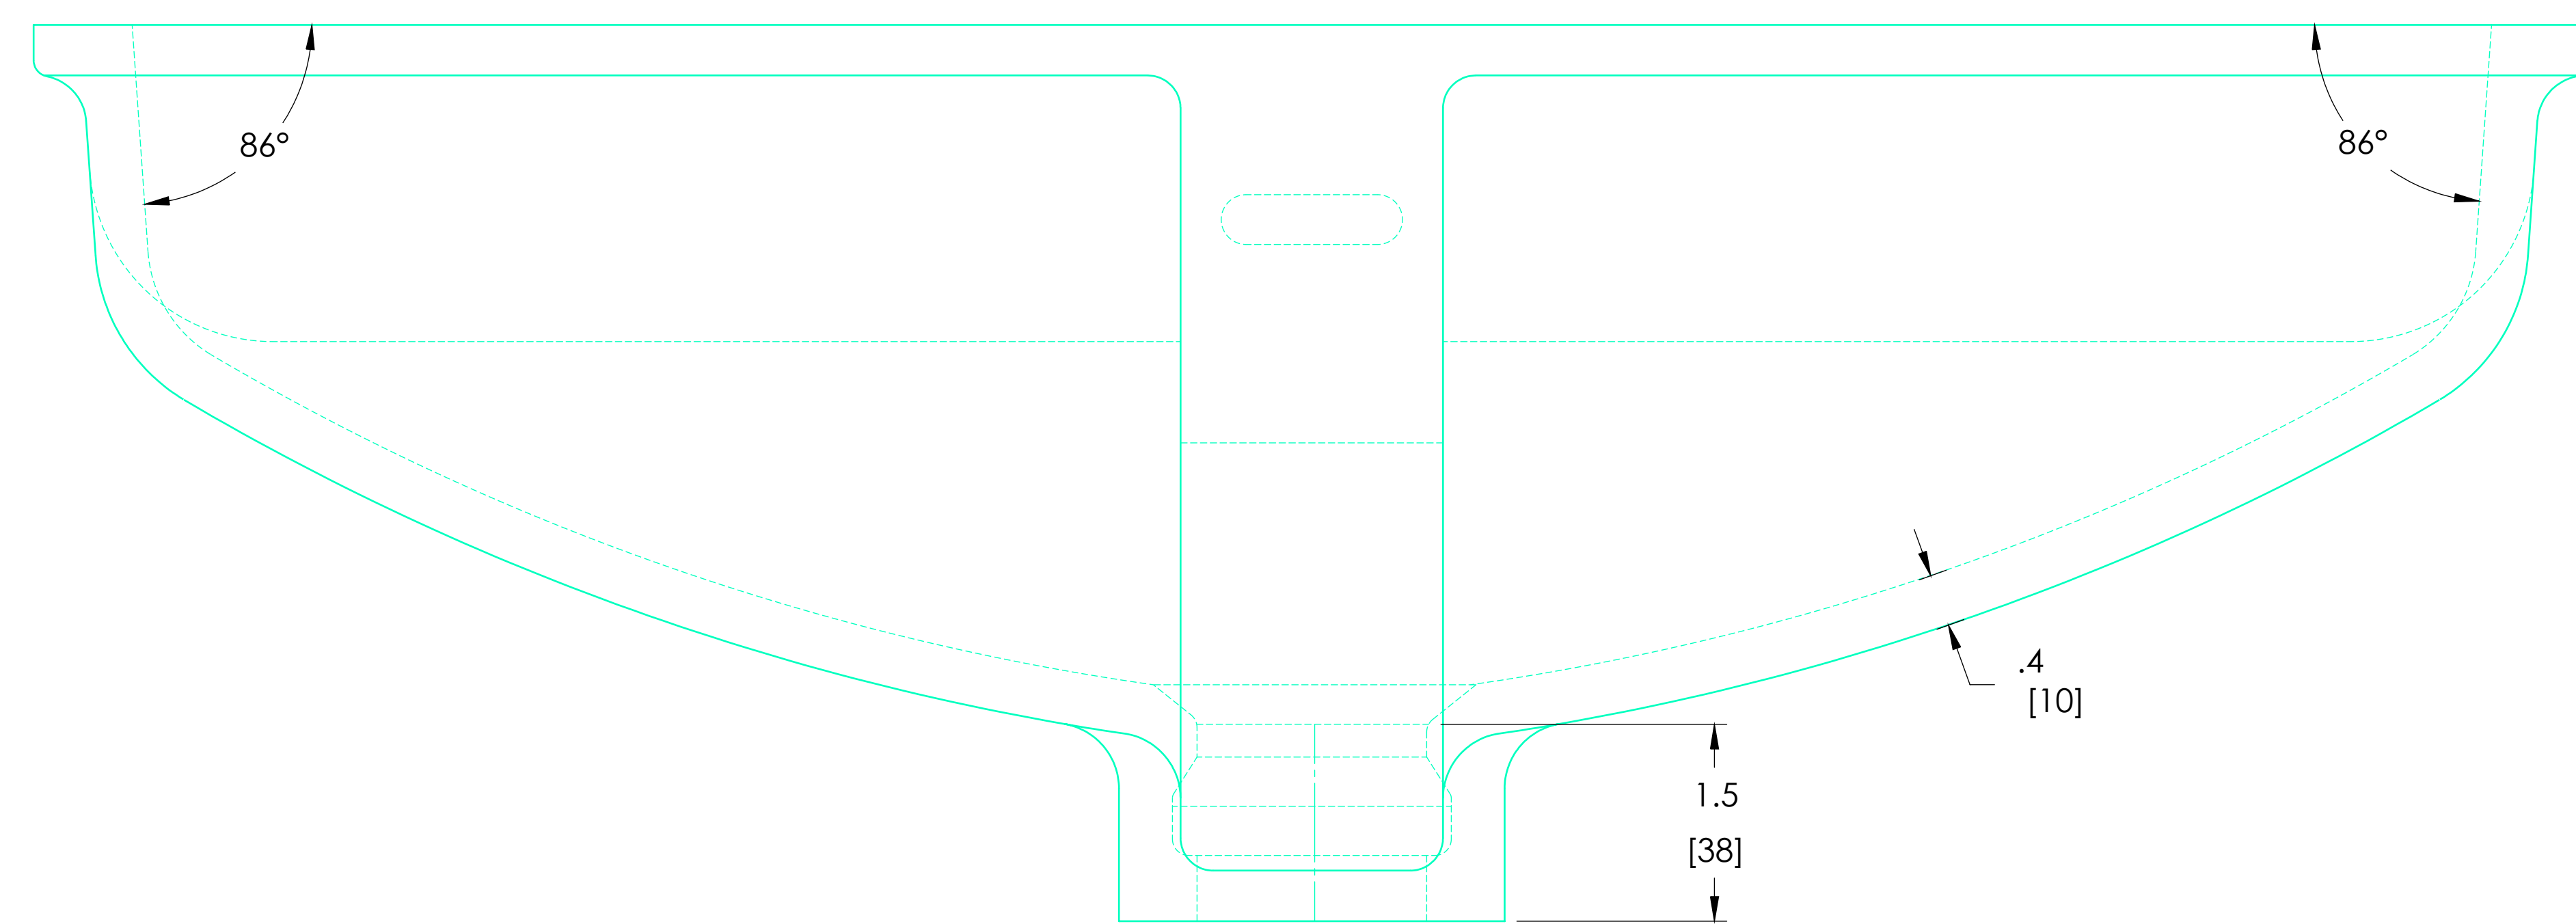

FRONT
SCALE: FULL

8254_BOWL_
WITH_OVERFLOW_____
FABRICATOR_PART_DWG.

ISSUED_AS_RECORD_DRAWING	JWH	01/15/13	REV. 0	FD416525	J.HARRIS	01/15/13