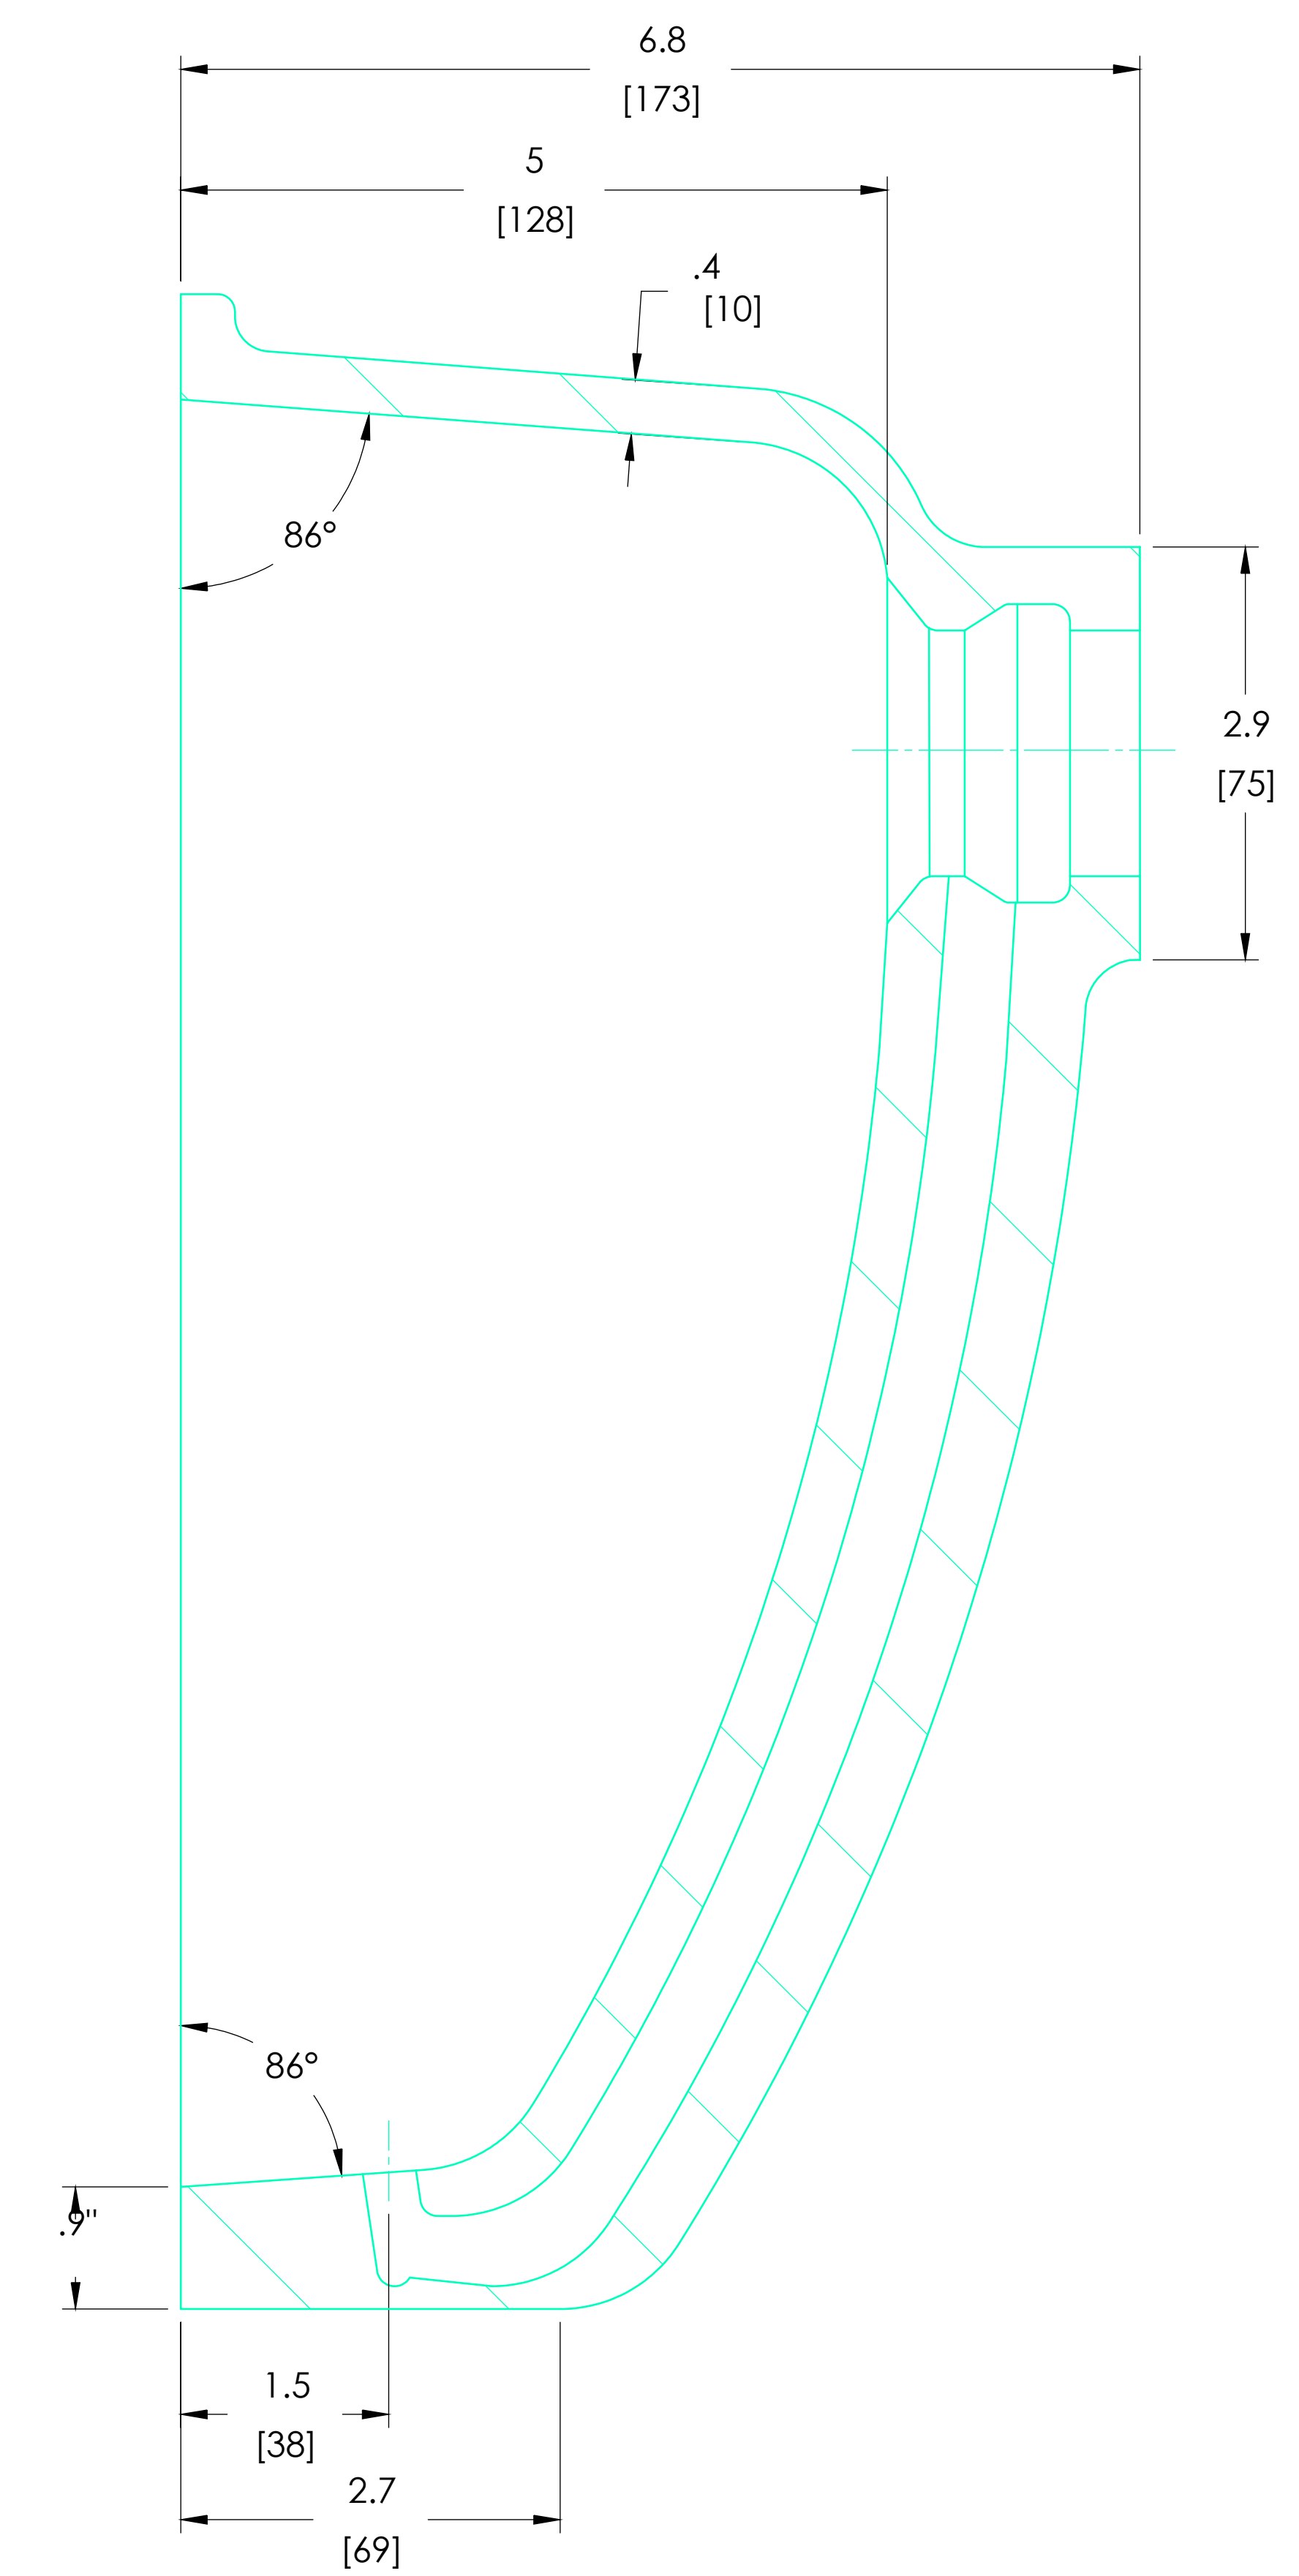

SECTION A-A
SCALE: FULL