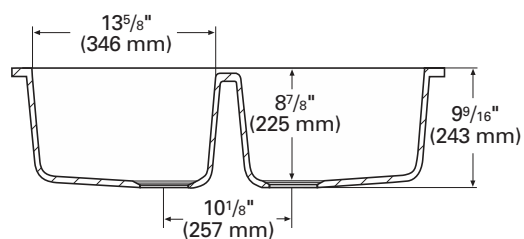

850

Double Sink

Equal-sized double sinks bring simple elegance and practicality to your kitchen design.

- ▶ Steeper sidewalls increase sink volume and work area at the base
- ▶ Depth increases to 9½" when undermounted
- ▶ Rounded and recessed bull-nose divider separates sinks
- ▶ Fits into a 33" or larger base cabinet
- ▶ See *Color Options* page at the beginning of Sinks Section for available colors

TOP VIEW

FRONT CROSS-SECTION

850 (SEAMED UNDERMOUNT)

INSIDE SINK DIMENSIONS

	Length	×	Width	×	Depth
inches	13 ⁵ / ₈		16 ⁵ / ₈		8 ⁷ / ₈
(mm)	(346)		(422)		(225)

For an explanation of installation options, see *Installation/Accessories*.

All drain holes in sinks are nominally 3½" in diameter and accept all standard drain hardware, including waste disposal units.

Metric conversions are approximate.

corian.