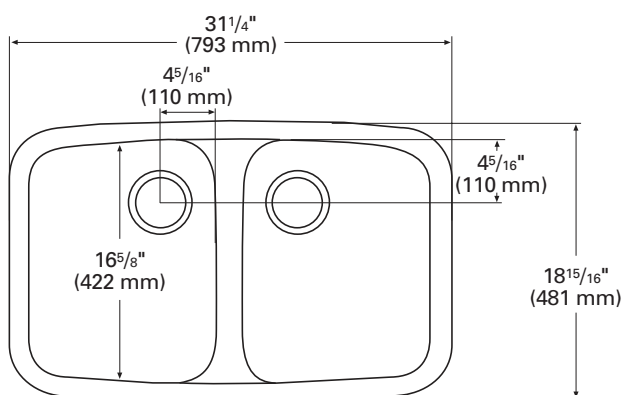

850

Double Sink

Equal-sized double sinks bring simple elegance and practicality to your kitchen design.

- ▶ Steeper sidewalls increase sink volume and work area at the base
- ▶ Depth increases to 9½" when undermounted
- ▶ Rounded and recessed bull-nose divider separates sinks
- ▶ Fits into a 33" or larger base cabinet
- ▶ See *Color Options* page at the beginning of Sinks Section for available colors

TOP VIEW

FRONT CROSS-SECTION

850 (SEAMED UNDERMOUNT)

INSIDE SINK DIMENSIONS

	Length	×	Width	×	Depth
inches	13 ⁵ / ₈		16 ⁵ / ₈		8 ⁷ / ₈
(mm)	(346)		(422)		(225)

For an explanation of installation options, see *Installation/Accessories*.

All drain holes in sinks are nominally 3½" in diameter and accept all standard drain hardware, including waste disposal units.

Metric conversions are approximate.

corian.