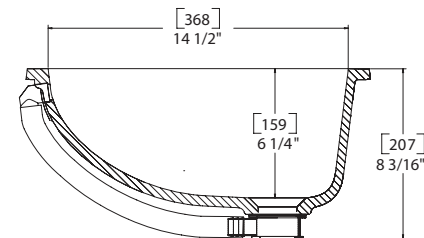

TOP VIEW

SIDE CROSS-SECTION

815 (SEAMED UNDERMOUNT)

INSIDE BOWL DIMENSIONS

	Length	×	Width	×	Depth
inches	20½		14½		6¼
(mm)	(521)		(368)		(159)

For an explanation of installation options, see *Installation/Accessories*.

All drain holes in lavatories are nominally 1¾" in diameter and accept all standard drain hardware.

Metric conversions are approximate.

corian.