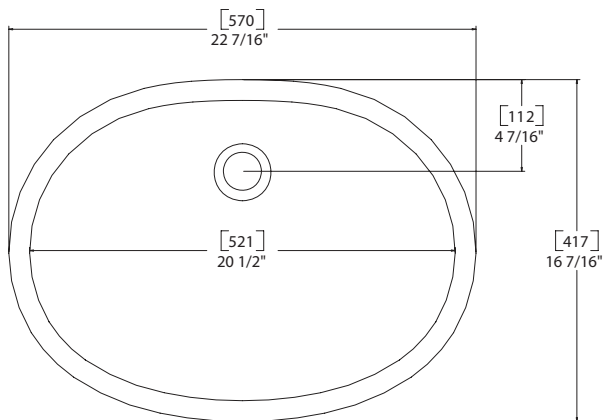

815

This large-capacity oval bowl brings elegance and performance to any bathroom design.

- ▶ Coordinates with Corian® vanity tops for a seamless, easy-to-clean surface
- ▶ Nonporous surface resists mold, mildew and stains
- ▶ Suitable for multibowl installations in both residential and commercial settings
- ▶ See *Color Options* page at the beginning of Lavatories Section for available colors

TOP VIEW

SIDE CROSS-SECTION

815 (SEAMED UNDERMOUNT)

INSIDE BOWL DIMENSIONS

	Length	×	Width	×	Depth
inches	20½		14½		6¼
(mm)	(521)		(368)		(159)

For an explanation of installation options, see *Installation/Accessories*.

All drain holes in lavatories are nominally 1¾" in diameter and accept all standard drain hardware.

Metric conversions are approximate.

corian.