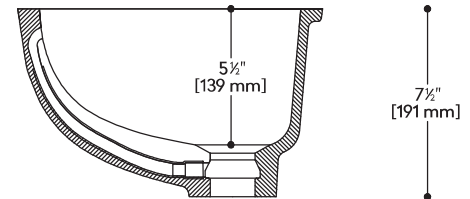

820P LAVATORY

Accessible Collection

Small, oval bathroom lavatory

- Standard Integral Front Overflow
- Overflow Option: No Overflow, Side
- Made from an acrylic-polyester based material
- ADA compliant when properly installed

INSIDE SINK DIMENSIONS

	Length	Width	Depth
inches	14 ³ / ₄	10 ¹ / ₂	5 ¹ / ₂
mm	374	267	139

Measurements rounded to nearest 1/8" or mm

TOP VIEW

SIDE CROSS SECTION

DRAIN

All drain holes in sinks are nominally 1 ³/₄" in diameter and accept all standard drain hardware.