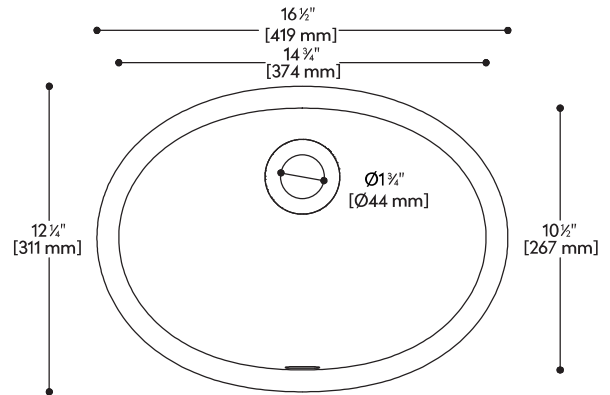

820P LAVATORY

Accessible Collection

Small, oval bathroom lavatory

- Standard Integral Front Overflow
- Overflow Option: No Overflow, Side
- Made from an acrylic-polyester based material
- ADA compliant when properly installed

INSIDE SINK DIMENSIONS

	Length	Width	Depth
inches	14 ³ / ₄	10 ¹ / ₂	5 ¹ / ₂
mm	374	267	139

Measurements rounded to nearest 1/8" or mm

TOP VIEW

SIDE CROSS SECTION

DRAIN

All drain holes in sinks are nominally 1 ³/₄" in diameter and accept all standard drain hardware.