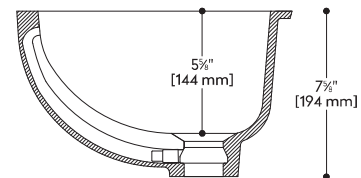

### INSIDE SINK DIMENSIONS

	Length	Width	Depth
inches	17 <sup>3</sup> / <sub>4</sub>	10 <sup>3</sup> / <sub>4</sub>	5 <sup>5</sup> / <sub>8</sub>
mm	451	273	144

Measurements rounded to nearest 1/8" or mm

### TOP VIEW

### DRAIN

All drain holes in sinks are nominally 1 <sup>3</sup>/<sub>4</sub>" in diameter and accept all standard drain hardware.