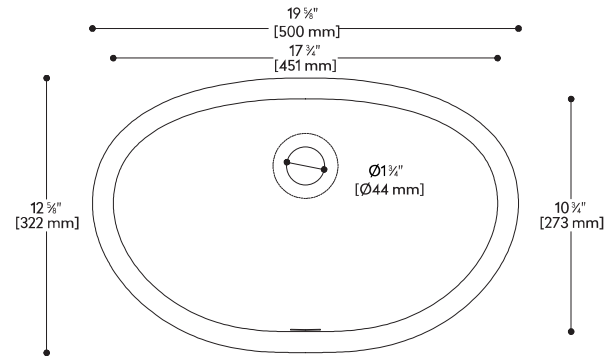

## Accessible Collection

*Mid-sized, oval, bathroom lavatory*

- Standard Integral Front Overflow
- Overflow Option: No Overflow
- Made from an acrylic-polyester based material
- ADA compliant when properly installed

### INSIDE SINK DIMENSIONS

	Length	Width	Depth
inches	17 <sup>3</sup> / <sub>4</sub>	10 <sup>3</sup> / <sub>4</sub>	5 <sup>5</sup> / <sub>8</sub>
mm	451	273	144

Measurements rounded to nearest 1/8" or mm

### SIDE CROSS SECTION

### DRAIN

All drain holes in sinks are nominally 1 <sup>3</sup>/<sub>4</sub>" in diameter and accept all standard drain hardware.