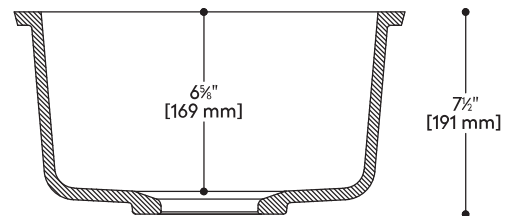

### INSIDE SINK DIMENSIONS

	Length	Width	Depth
inches	10 1/2	12 1/2	6 5/8
mm	265	318	169

Measurements rounded to nearest 1/8" or mm

### DRAIN

All drain holes in sinks are nominally 3 1/2" in diameter and accept all standard drain hardware.