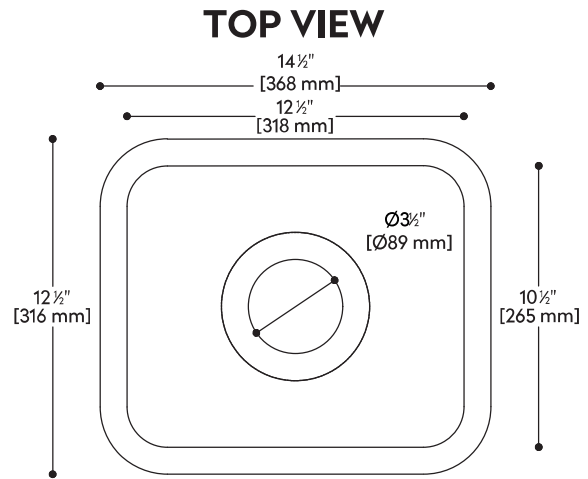

### INSIDE SINK DIMENSIONS

	Length	Width	Depth
inches	10 1/2	12 1/2	6 5/8
mm	265	318	169

Measurements rounded to nearest 1/8" or mm

### FRONT CROSS SECTION

### DRAIN

All drain holes in sinks are nominally 3 1/2" in diameter and accept all standard drain hardware.