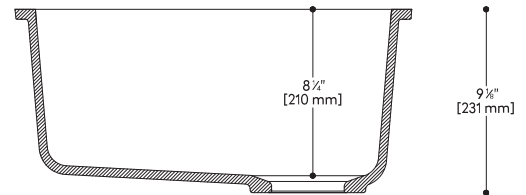

INSIDE SINK DIMENSIONS

	Length	Width	Depth
inches	15 ³ / ₄	17 ⁵ / ₈	8 ¹ / ₄
mm	399	449	210

Measurements rounded to nearest 1/8" or mm

TOP VIEW

SIDE CROSS SECTION

DRAIN

All drain holes in sinks are nominally 3 1/2" in diameter and accept all standard drain hardware.