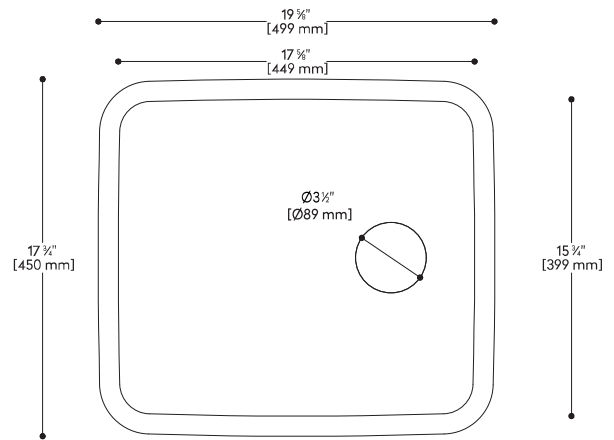

805P SINK

Neat Collection

Large, rectangular, single sink

- Coordinates with Corian® tops for seamless, easy to clean surface
- Made from an acrylic-polyester based material
- Nonporous surface, that with proper cleaning, resists mold, mildew and stains

INSIDE SINK DIMENSIONS

	Length	Width	Depth
inches	15 ³ / ₄	17 ⁵ / ₈	8 ¹ / ₄
mm	399	449	210

Measurements rounded to nearest 1/8" or mm

TOP VIEW

SIDE CROSS SECTION

DRAIN

All drain holes in sinks are nominally 3 1/2" in diameter and accept all standard drain hardware.