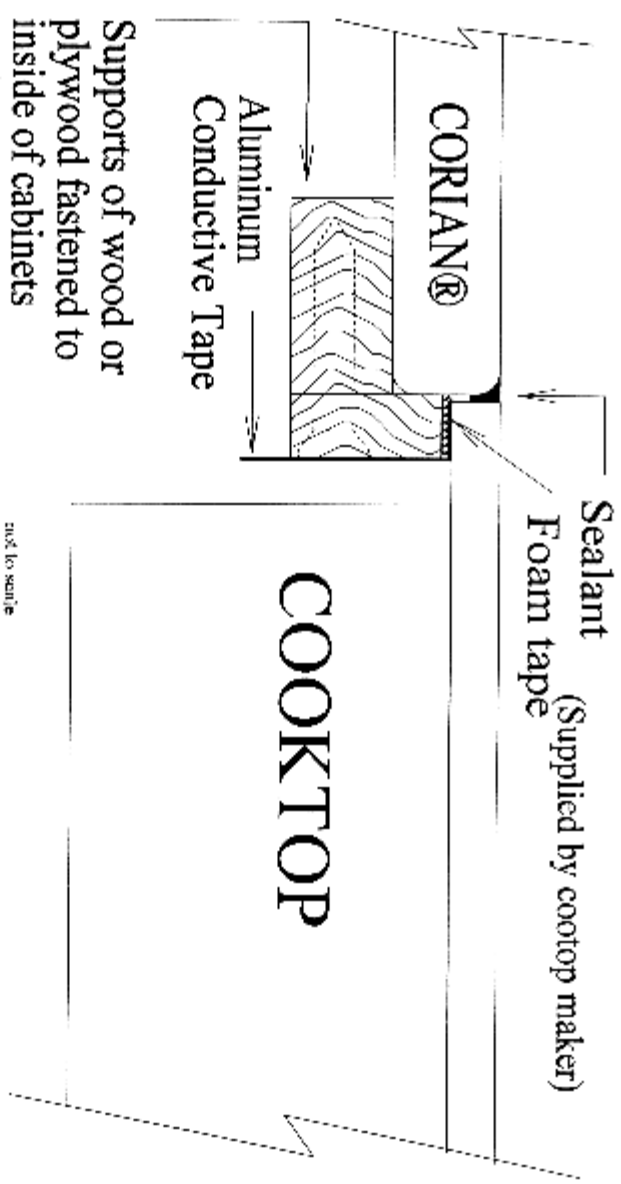

# FLUSH COOKTOP INSTALLATION

Supports of wood or plywood fastened to inside of cabinets and to each other

LEAVE 1/16" GAP BETWEEN CORIAN® AND COOKTOP

CUTOUT MUST COMPLY WITH CTDC - 117

THIS DRAWING IS COPYRIGHT © 1996 BY EIDC POINT DE NEIGRES & CO. (INC.), WILMINGTON, DELAWARE, 19898