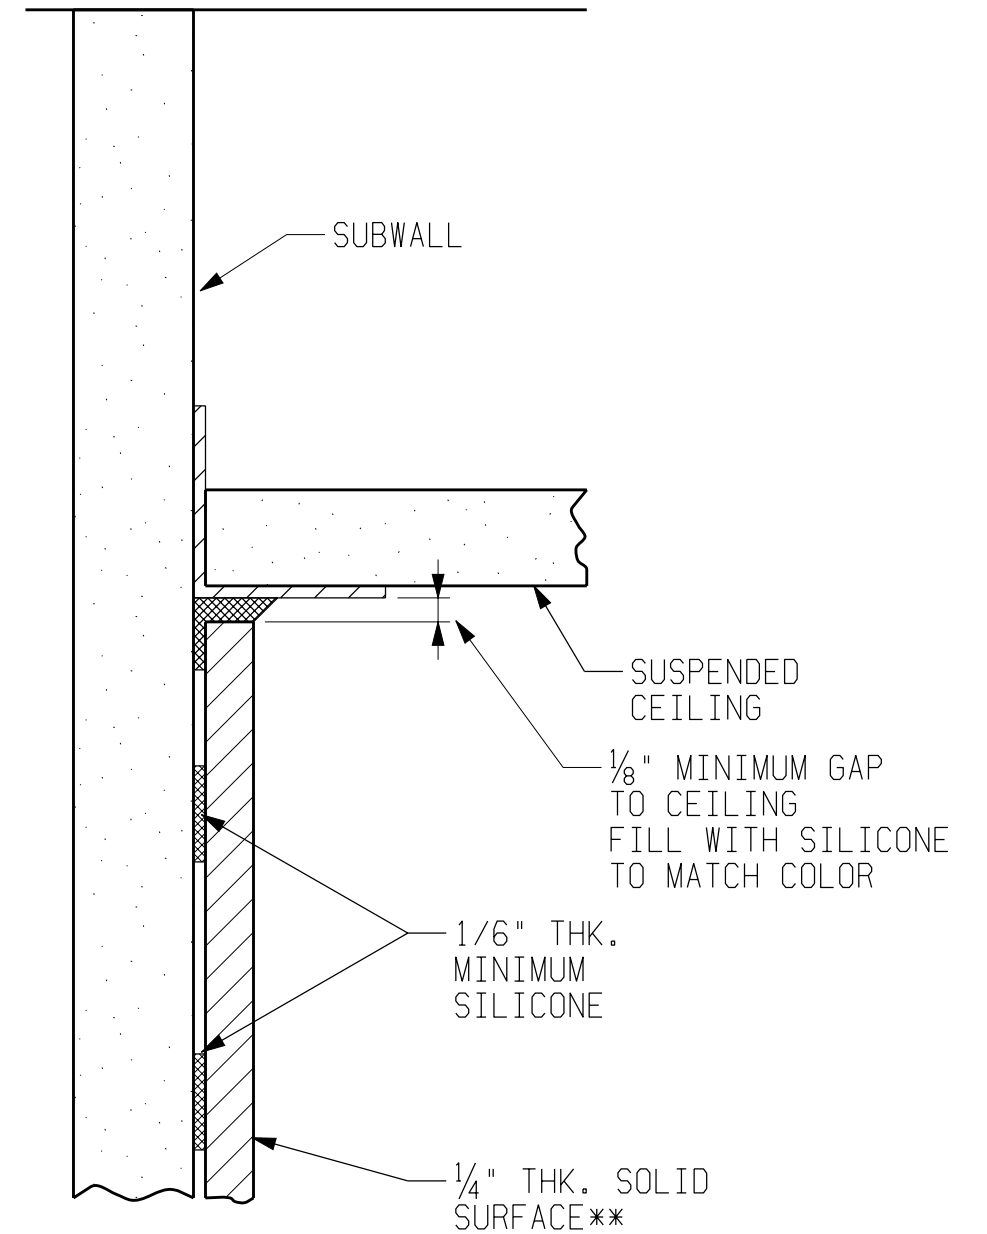

WALL HEAD DETAIL

WALL HEAD DETAIL WITH TRIM

WALL HEAD DETAIL SUSPENDED CEILING

\*\* 1/4" THK. SOLID SURFACE SHOWN. 1/2" SOLID SURFACE COULD ALSO BE USED.

Disclaimer - design

DuPont is the manufacturer of sheets of material and is not in the business of designing, fabricating or performing installations; and nor do we employ architects skilled in the art of design. Accordingly, we do not claim to have any expertise in this area. As a result, we do not approve or disapprove any designs or drawing submittals or assume any liability for the design you have selected. Any and all liability for a design rests with the architect, or the designer, or the owner, or the user, based on whatever contractual arrangements have been made.