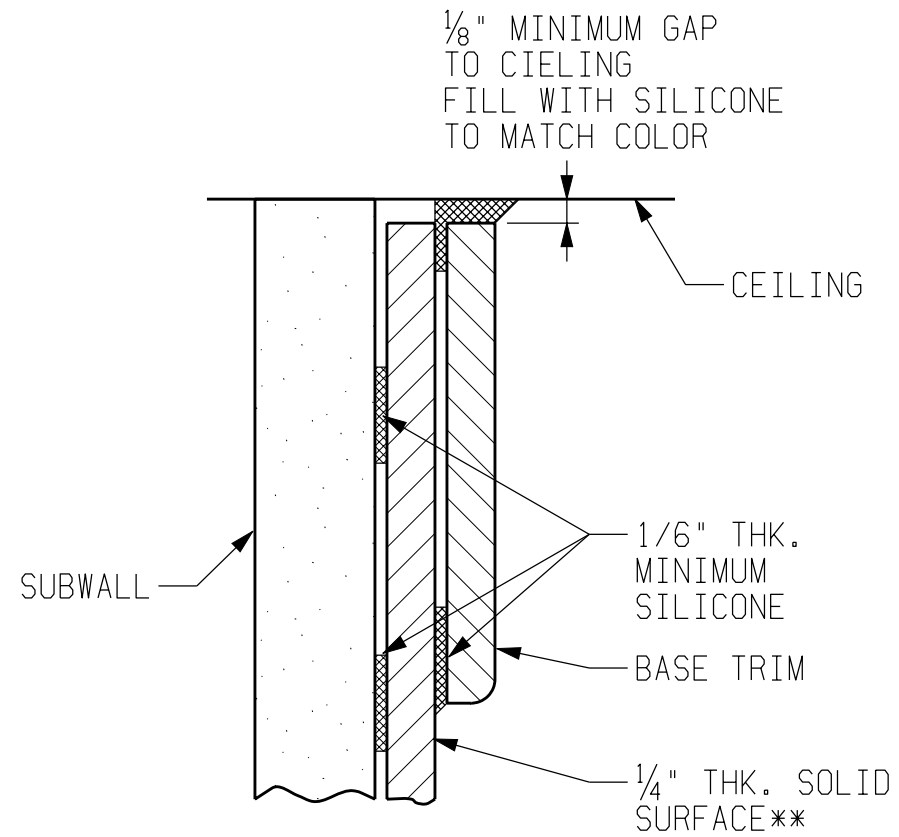

WALL HEAD DETAIL

WALL HEAD DETAIL WITH TRIM

WALL HEAD DETAIL SUSPENDED CEILING

\*\* 1/4" THK. SOLID SURFACE SHOWN. 1/2" SOLID SURFACE COULD ALSO BE USED.

Disclaimer - design

DuPont is the manufacturer of sheets of material and is not in the business of designing, fabricating or performing installations; and nor do we employ architects skilled in the art of design. Accordingly, we do not claim to have any expertise in this area. As a result, we do not approve or disapprove any designs or drawing submittals or assume any liability for the design you have selected. Any and all liability for a design rests with the architect, or the designer, or the owner, or the user, based on whatever contractual arrangements have been made.